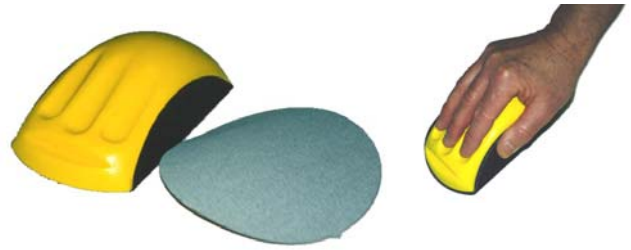

HAND PADS

171-172 H&L Band Style

Flexible 1/4" thick foam pads with a wrist strap. Ideal for sanding curved surfaces. There is a limited supply of the 109/110 elastic wrist band style, which is being replaced with new 171/172 adjustable Velcro wrist band style.

EDP #	PAD #	ABRASIVE
151240	109-HPA5	5" PSA Disc
151246	110-HPA6	6" PSA Disc
151774	171-HPA5	5" PSA Disc
151775	171-HPH5	5" H&L Disc
151776	172-HPA6	6" PSA Disc
151777	172-HPH6	6" H&L Disc

A unique design that quickly converts a 5" or 6" diameter abrasive discs into a hand sander. The pad is ergonomically designed to fit the user's fingers.

EDP #	PAD #	ABRASIVE
151243	596-HBA5	5" PSA Disc
151245	596-HBH5	5" Velcro Disc
151242	550-HBA6	6" PSA Disc
151244	550-HBH6	6" Velcro Disc

544

545

Allows use of a 5" x 2 3/4" sheets for hand sanding. The block is yellow CELLTEC®.