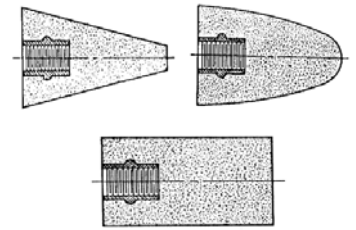

## PLUGS & CONES

Kasco offers a wide selection of resin bond plugs and cones, including all popular shapes.

Cone Shapes: T-16, T-17, T-17R, T-18R, T-19, and T-19R

Plug Shapes: T-18

Diameters: 1" to 3"

Lengths: 1½" to 4"

Available Inserts: 3/8-16, 3/8-24, 1/2-13, and 5/8-11

PART NO	SHAPE	DIAM X LGTH	ARBOR	GRADE	LIST
577010	T16	1½ x 2½	5/8-11	A20	6.42
577011	T16	1½ x 2½	3/8-24	A24	6.42
577012	T16	1½ x 3	3/8-24	A16	7.02
577013	T16	1½ x 3	5/8-11	A16	7.02
577014	T16	1½ x 3	3/8-24	A24	7.02
577015	T16	1½ x 3	5/8-11	A24	7.02
577016	T16	1¾ x 3	5/8-11	A16	7.72
577017	T16	1¾ x 3	5/8-11	A24	7.72
577018	T16	2 x 3	5/8-11	A16	7.72
577019	T16	2 x 3	5/8-11	A24	7.72
577020	T16	2¾ x 3½	5/8-11	A16	11.62
577021	T16	2¾ x 3½	5/8-11	A24	11.62
577022	T18	1 x 2	3/8-24	A24	4.40
577023	T18	1½ x 2½	3/8-24	A16	5.46
577024	T18	1½ x 2½	5/8-11	A16	5.46
577025	T18	1½ x 2½	3/8-24	A20	5.46
577026	T18	1½ x 2½	5/8-11	A24	5.46
577027	T18	1½ x 3	3/8-24	A16	6.10
577028	T18	1½ x 3	5/8-11	A16	6.10
577029	T18	1½ x 3	3/8-24	A20	6.10
577005	T18	1½ x 3	5/8-11	A24	6.10
577030	T18	2 x 2	3/8-24	A20	4.82
577031	T18	2 x 2	5/8-11	A20	4.82
577032	T18	2 x 3	5/8-11	A16	6.72
577033	T18	2 x 3	5/8-11	A24	6.72
577034	T18	2 x 4	5/8-11	A20	8.34
577035	T18	3 x 3	5/8-11	A16	9.24
577036	T18	3 x 4	5/8-11	A20	11.44
577037	T18R	1½ x 2½	3/8-24	A16	6.42
577038	T18R	1½ x 2½	5/8-11	A16	6.42
577039	T18R	1½ x 2½	5/8-11	A24	6.42
577040	T18R	1½ x 3	3/8-24	A16	7.02
577041	T18R	1½ x 3	5/8-11	A16	7.02
577042	T18R	1½ x 3	3/8-24	A24	7.02
577043	T18R	1½ x 3	5/8-11	A24	7.02
577044	T18R	2 x 3	5/8-11	A16	7.72
577045	T18R	2 x 3	5/8-11	A24	7.72
577046	T18R	2¾ x 3½	5/8-11	A16	11.62
577047	T18R	2¾ x 3½	5/8-11	A24	11.62
577048	T18R	3 x 3	5/8-11	A16	10.20
577049	T18R	3 x 3	5/8-11	A24	10.20
577050	T18R	3 x 4	5/8-11	A20	12.64